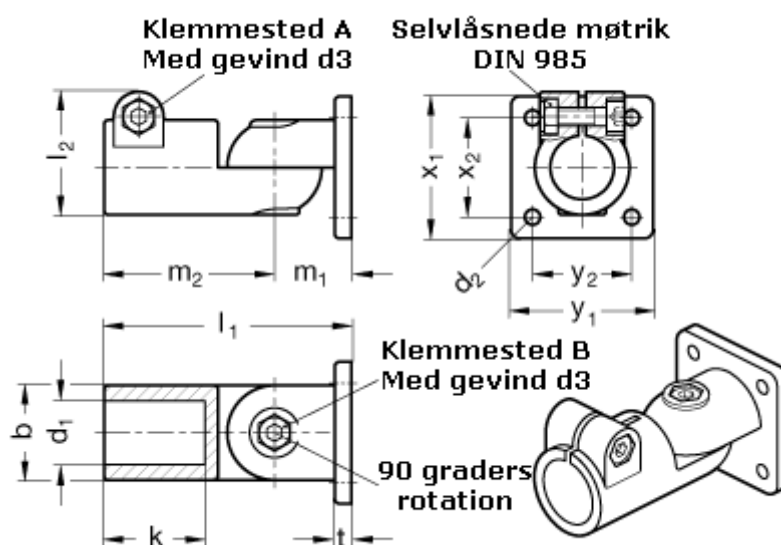

Article number: 20282B50T2SW

Description: E+G Swivel clamp connector joint
GN 282-B50-T-2-SW

Measures

b = 65	m2 = 115
d1 = B50	t = 14
d2 = 11.0	x1 = 105
d3 = M10	x2 = 74
k = 74.0	y1 = 105
l1 = 167.0	y2 = 74
l2 = 77.5	
m1 = 52.0	